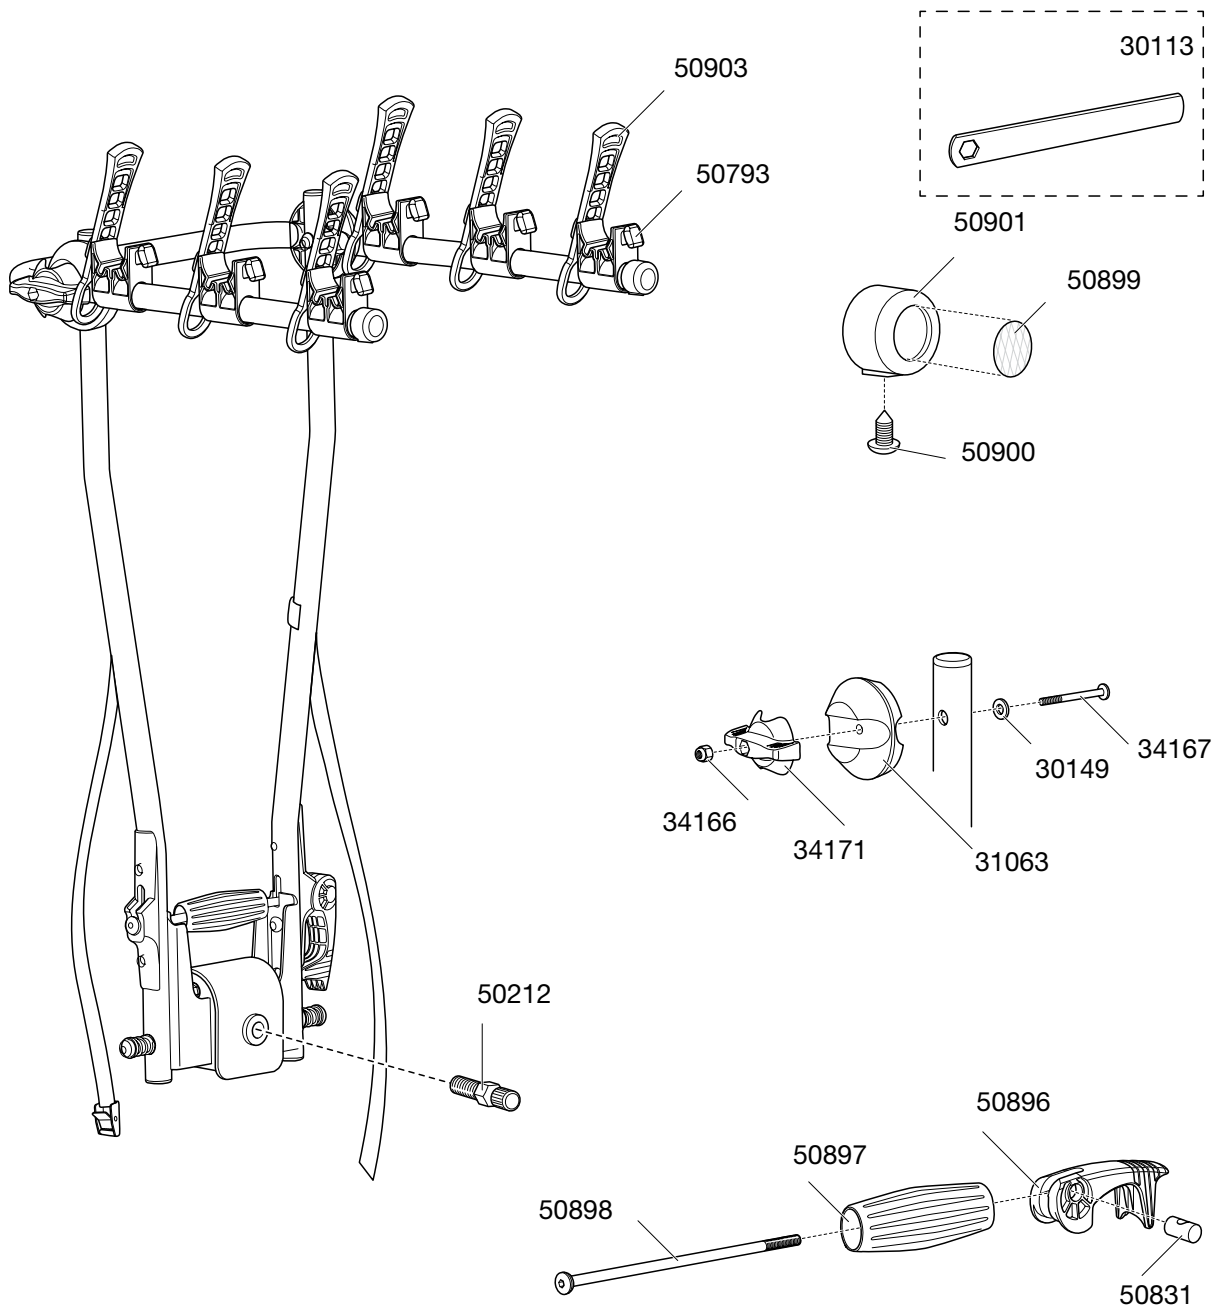

HangOn 3 bike 972

972/972000

5 *års garanti*
years warranty
Jahre Garantie
ans de garantie

Components:

A towbar squeeze for three bikes. No loose parts. Storage bag included.

Materials/dimensions:

Powdercoated galvanized steel tubes. Rubber cradles. ABS plastic handles, push button knobs and pack.
Nylon straps with steel buckle.

Mounting, etc.:

Quickly mounted on ISO approved towballs. Foldable. Fits frame dimensions 20-70 mm. Max load 30 kg.

- Perfect fit on car
- Max load 45 kg.
- Not suitable for cars with spoiler
- Safe and convenient transport of bikes. The frame holder fits all cycle frames from 22 to 70 mm diameter (competition bikes to mountain bikes) .
- The luggage compartment can be opened even with the HangOn mounted (without bikes).
- When platform is unloaded it can be raised and secured to the frame holder, the bike carrier can be left on the luggage compartment lid.
- Standard design for two bikes. With accessories 973-23 and 973-24, can also transport three and in certain cases even four bikes. (see also THULE guide or www.thule.com).

HangOn 3 bike 972

Individual packs

Pallet

Product	EAN	Kg	L/W/H in cm
972	7313020032993	6,5	76x48x10

Product	Qty/kg	L/W/H in cm
972	18/139	800x1200x100